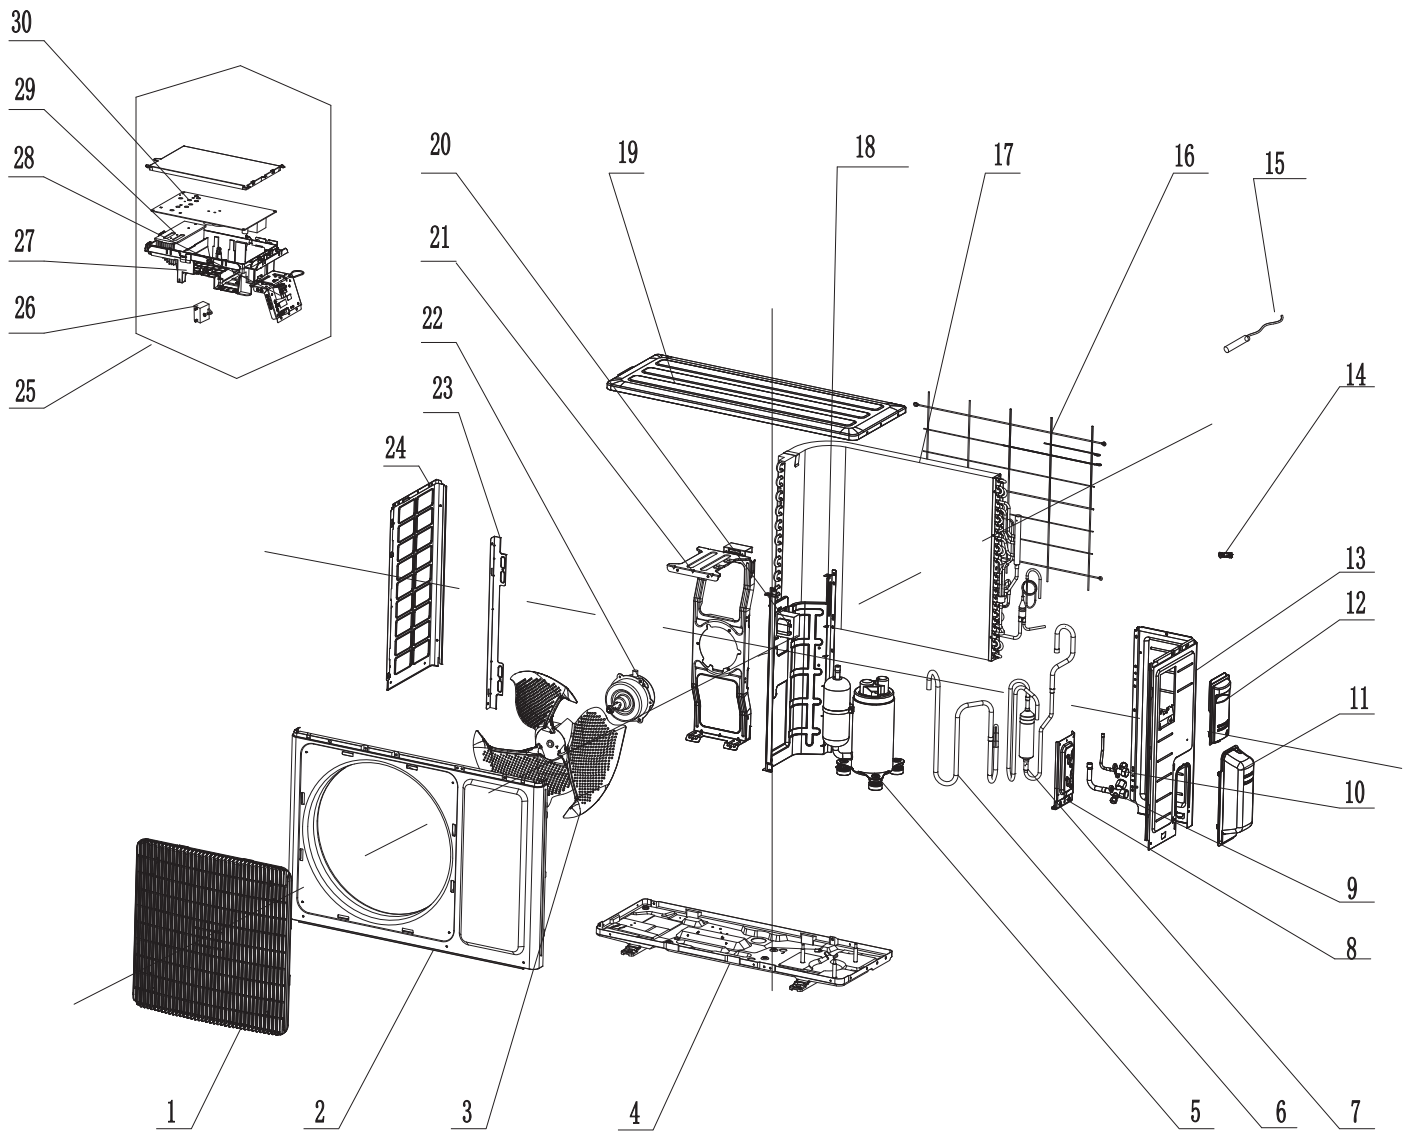

GWC18AAD-K6DNA1F/O

Exploded View

GWC18AAD-K6DNA1F/O

Spare Parts List

No.	Part Description	Part Code
1	Front Grill	22413046
2	Cabinet	01433034P
3	Axial Flow Fan	10333014
4	Chassis Sub-assy	01205176P
5	Compressor and Fittings	009001060490
6	Inhalation Tube Sub-assy	030010061258
7	Discharge Tube Sub-assy	030013061564
8	Valve Support Sub-Assy	01713115P
9	Cut off Valve Assy 1/2	07133774
10	Cut off Valve Sub-Assy	07335708
11	Valve Cover	22243005
12	Big Handle	2623343106
13	Right Side Plate	0130324403P
14	Wire Clamp	71010003
15	Temperature Sensor	3900030902
16	Rear Grill	01473060
17	Condenser Assy	011002061480
18	Clapboard Sub-Assy	01233168
19	Coping	012049000006P
20	Reactor	N/A
21	Motor Support Sub-Assy	0170339802
22	Fan Motor	1501371701
23	Condenser Support Plate	01795028
24	Left Side Plate	01303169P
25	Electric Box Assy	100002071022
26	Capacitor CBB61S	N/A
27	Electric Box	20113027
28	Terminal Board	422000060009
29	Radiator	49013060
30	Main Board	300027061503