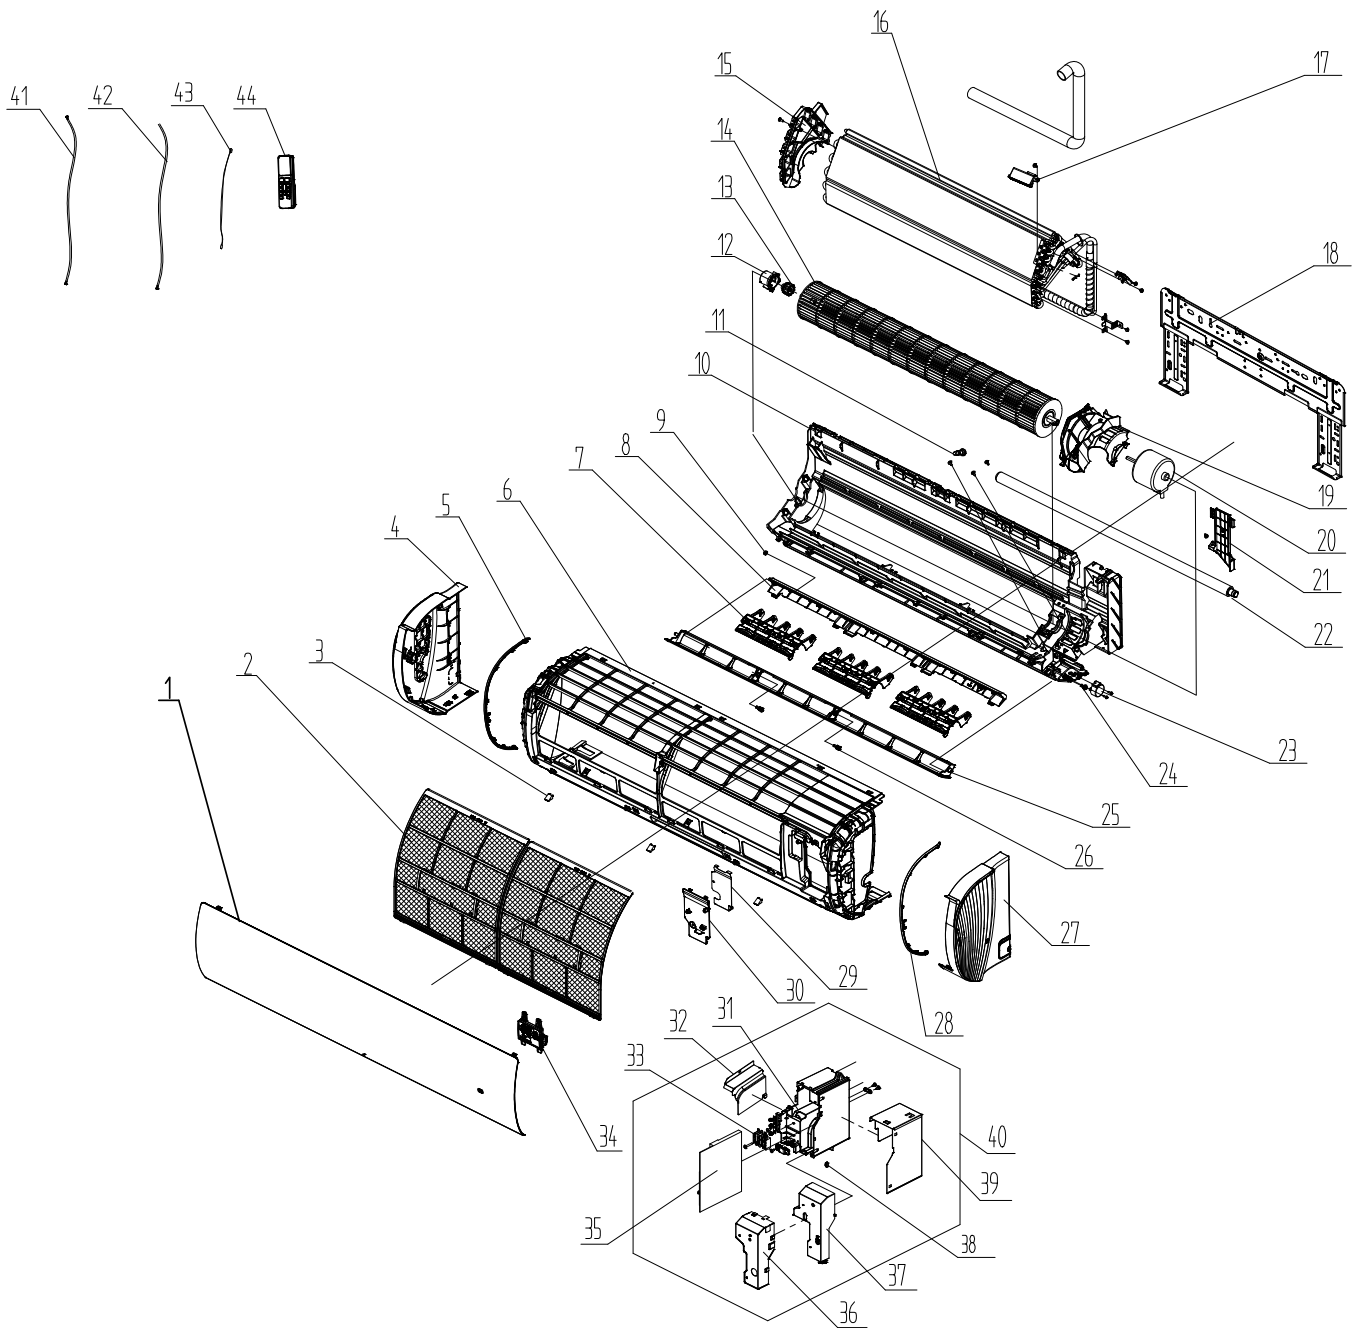

GWC24AAE-K6DNA1F/I

Exploded View

GWC24AAE-K6DNA1F/I

Spare Parts List

No.	Part Description	Part Code
1	Front Panel	20000300007001T
2	Filter Sub-Assy	1101200703
3	Screw Cover	24252453
4	Left Side Plate	N/A
5	Decorative Strip(Left)	N/A
6	Front Case	20000200001506
7	Air Louver(Manual)	10512737
8	Helicoid Tongue	26112513
9	Left Axile Bush	10512037
10	Rear Case assy	000001000016
11	Rubber Plug (Water Tray)	76712012
12	Ring of Bearing	26152025
13	O-Gasket sub-assy of Bearing	76512051
14	Cross Flow Fan	10352057
15	Evaporator Support	24212178
16	Evaporator Assy	01100100007304
17	Cold Plasma Generator	N/A
18	Wall Mounting Frame	01252229
19	Motor Press Plate	26112515
20	Fan Motor	15012145
21	Connecting pipe clamp	26112514
22	Drainage Hose	0523001405
23	Stepping Motor	1521240210
24	Crank	73012005
25	Guide Louver	20000400001301
26	Axile Bush	10542036
27	Right Side Plate	N/A
28	Decorative Strip(Right)	N/A
29	Shield Cover of Electric Box Cover 2	01202000099
30	Electric Box Cover2	20112210
31	Electric Box	2011221104
32	Side plate (electric box)	01302002
33	Terminal Board	42011233
34	Display Board	3000010000037
35	Main Board	300002061770
36	Shield Cover of Electric Box	01592176
37	Electric Box Cover	20112209
38	Jumper	4202021913
39	Lower Shield of Electric Box	01592139
40	Electric Box Assy	100002070613
41	Connecting Cable	4002052317
42	Connecting Cable	N/A
43	Temperature Sensor	3900031302
44	Remote Control	305001060019