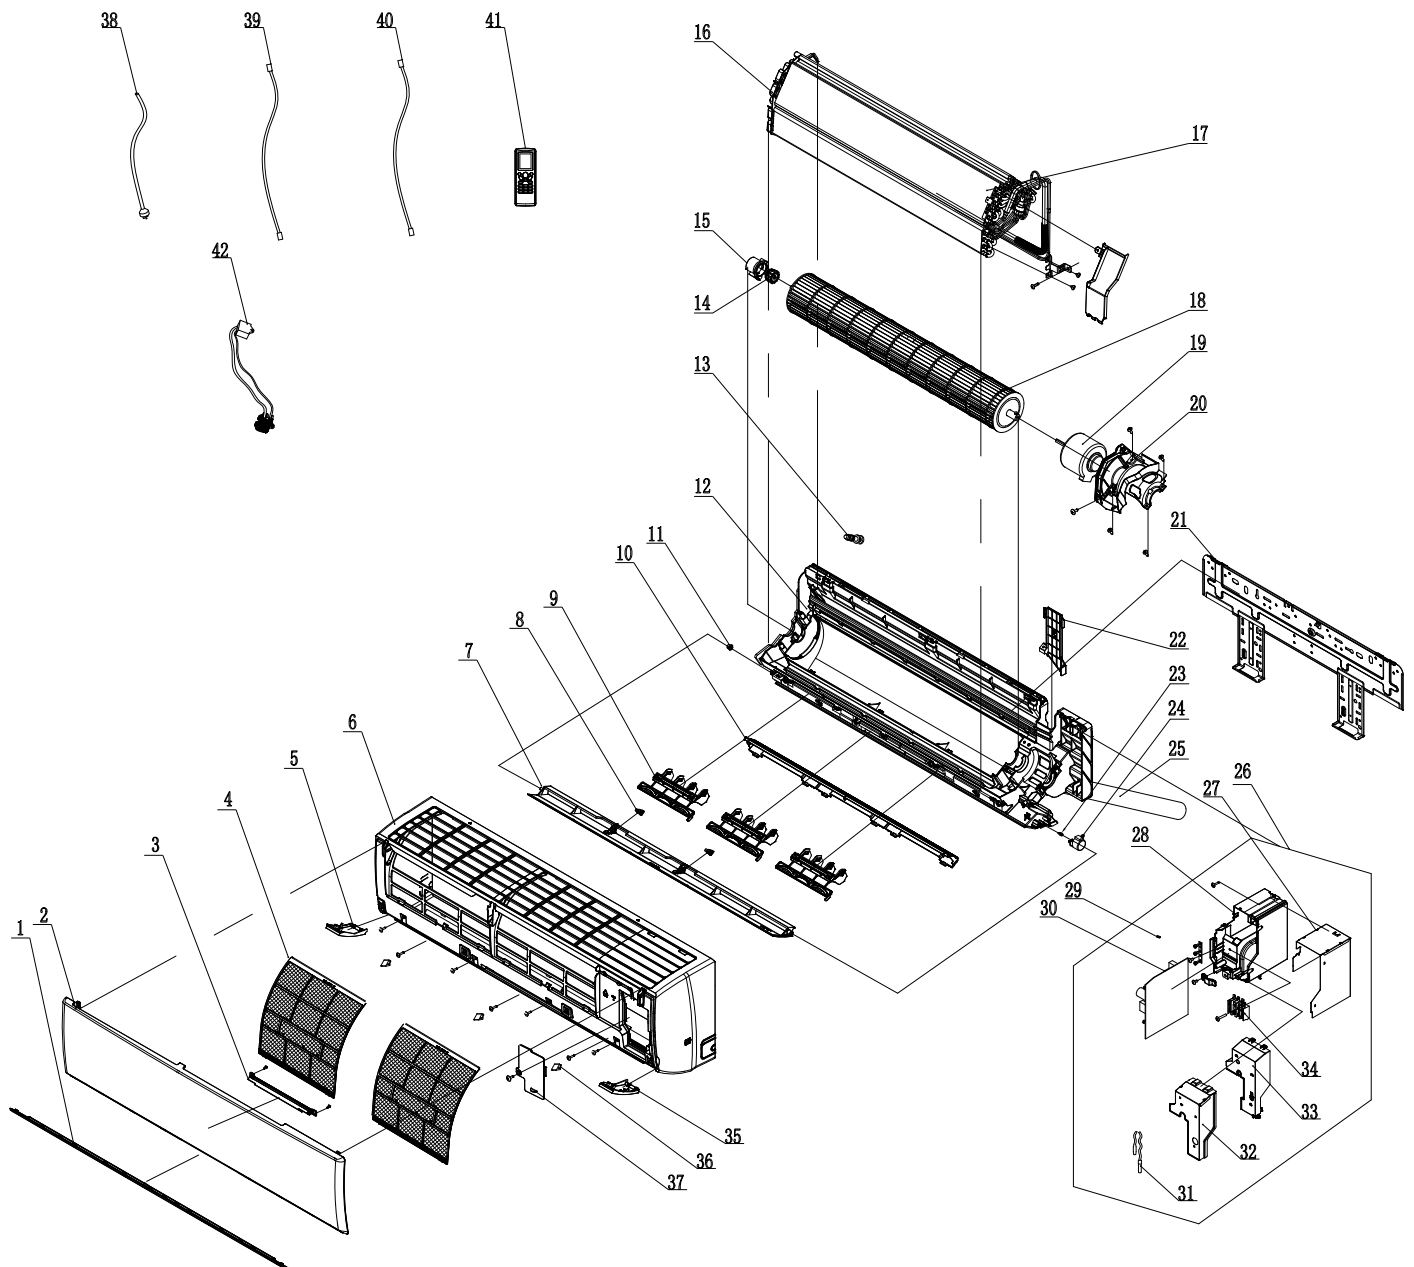

GWC18AAD-K6DNA1F/I

Exploded View

GWC18AAD-K6DNA1F/I

Spare Parts List

No.	Part Description	Part Code
1	Decorative Strip	N/A
2	Front Panel	20000300003101T
3	Display Board	300001000037
4	Filter Sub-Assy	1112208906
5	Decorative Strip	N/A
6	Front Case	20000200000804
7	Guide Louver	20000400000401
8	Axile Bush	10542036
9	Air Louver(Manual)	10512732
10	Helicoid Tongue	26112512
11	Left Axile Bush	10512037
12	Rear Case assy	000001000009
13	Rubber Plug (Water Tray)	76712012
14	O-Gasket sub-assy of Bearing	76512051
15	Ring of Bearing	26152025
16	Evaporator Support	24212177
17	Evaporator Assy	011001000207
18	Cross Flow Fan	10352060
19	Fan Motor	1501214508
20	Motor Press Plate	26112511
21	Wall Mounting Frame	01362026
22	Connecting pipe clamp	2611218801
23	Crank	73012005
24	Stepping Motor	1521240210
25	Drainage Hose	05230014
26	Electric Box Assy	100002071028
27	Lower Shield of Electric Box	01592139
28	Electric Box	2011221104
29	Jumper	4202021909
30	Main Board	300002061771
31	Temperature Sensor	3900031302
32	Shield Cover of Electric Box	01592176
33	Electric Box Cover	20112209
34	Terminal Board	42011233
35	Decorative Board (Right)	N/A
36	Screw Cover	242520179
37	Electric Box Cover2	20112210
38	Power Cord	N/A
39	Connecting Cable	4002052317
40	Connecting Cable	N/A
41	Remote Control	305001060019
42	Cold Plasma Generator	N/A