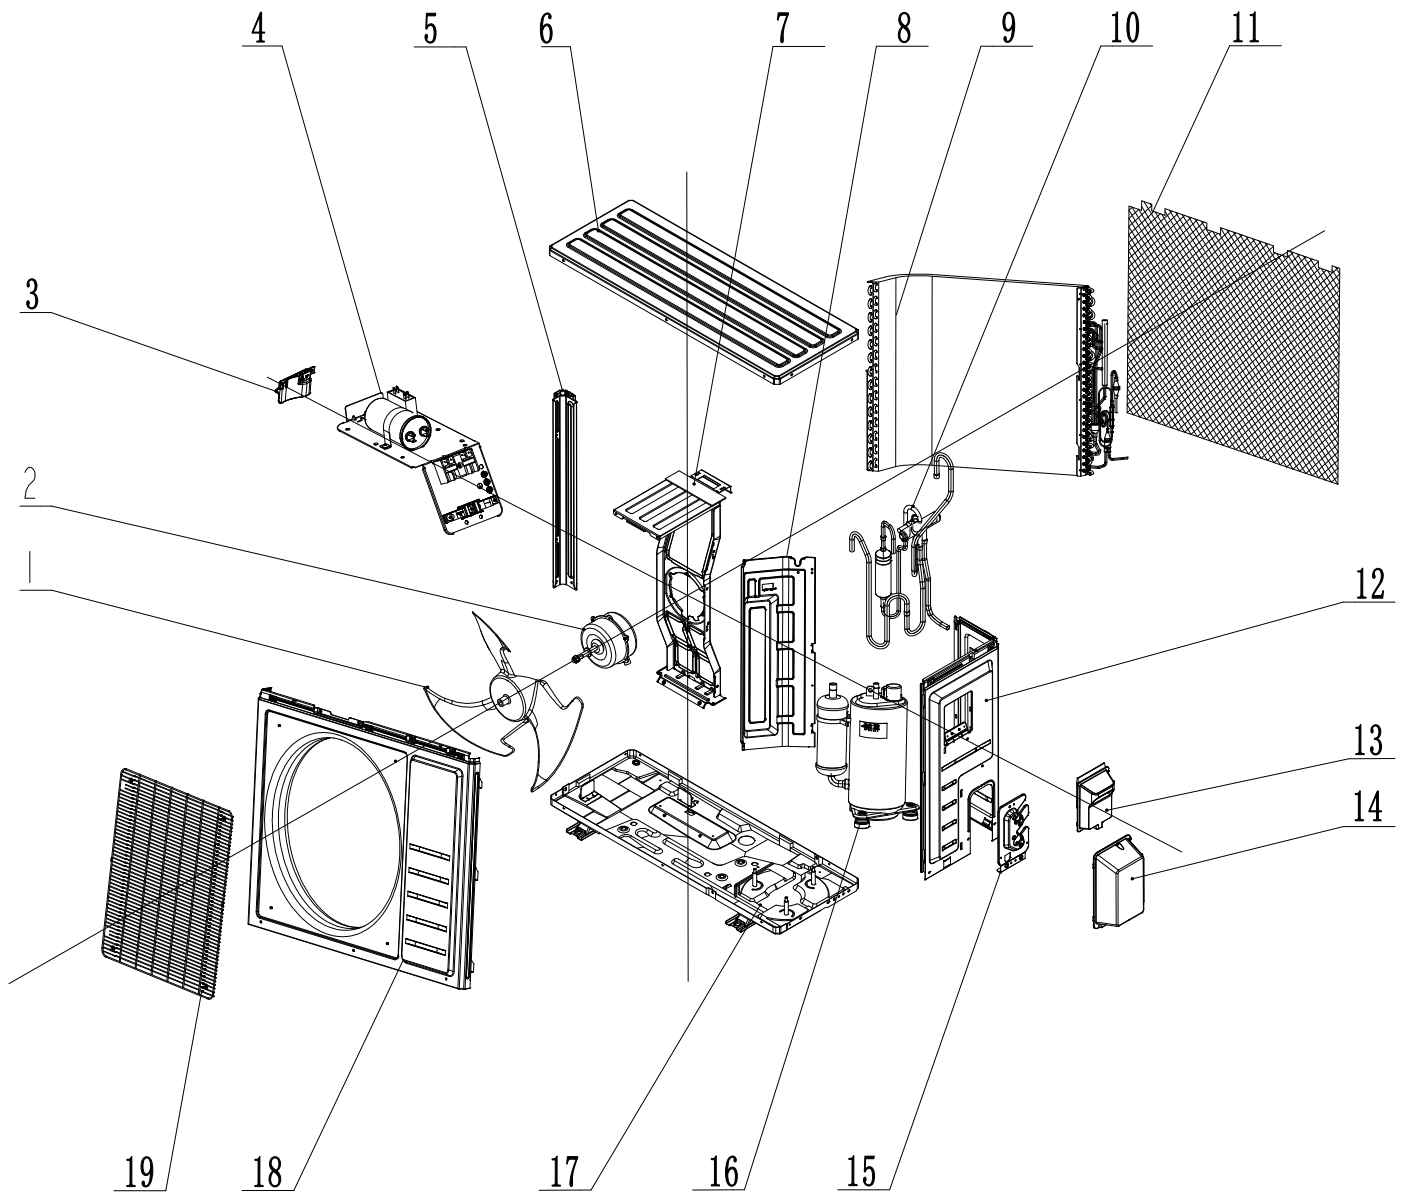

GWC24AAE-K6DNA1F/O

Exploded View

GWC24AAE-K6DNA1F/O

Spare Parts List

No.	Part Description	Part Code
1	Axial Flow Fan	10333023
2	Brushless DC Motor	1501506406
3	Handle	26233014
4	Electric Box Assy	100002070594
5	Left Side Plate	01303025P
6	Coping	01253105P
7	Motor Support Sub-Assy	01701200009
8	Clapboard Sub-Assy	017021000063
9	Condenser Assy	011002061436
10	4-Way Valve Assy	N/A
11	Rear Grill	016001000023
12	Right Side Plate Assy	000081000021
13	Handle	26233013
14	Valve Cover	22243015
15	Valve Support Sub-Assy	017104060025P
16	Compressor and Fittings	009001060387
17	Chassis Sub-assy	017000000187P
18	Cabinet	01433072P
19	Front Grill	200057000007