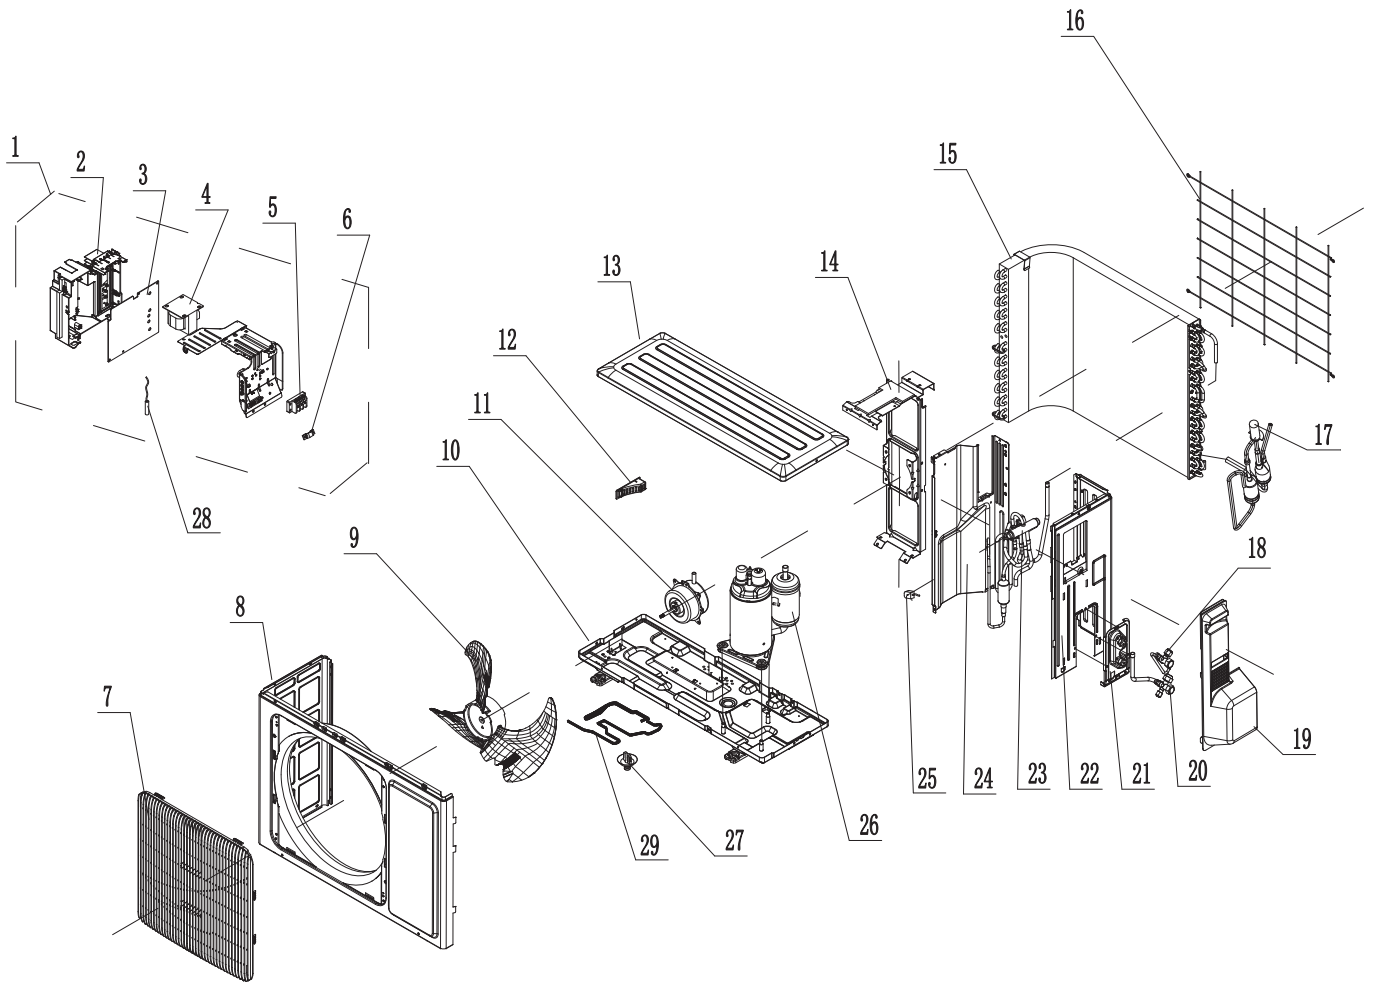

GWC09AAC-K6DNA1F/O

Exploded View

GWC09AAC-K6DNA1F/O

Spare Parts List

No.	Part Description	Part Code
1	Electric Box Assy	100002070690
2	Electric Box	20113032
3	Main Board	300027061453
4	Reactor	43130184
5	Terminal Board	422000060016
6	Wire Clamp	71010103
7	Front Grill	22413043
8	Front Panel	01533034P
9	Axial Flow Fan	10333004
10	Base Plate Sub-Assy	017000060086P
11	Brushless DC Motor	1501308511
12	Small Handle	26233100
13	Top Cover Sub-Assy	000051060133
14	Motor Support	0170310401
15	Condenser Assy	011002061435
16	Rear Grill	01473009
17	Electronic Expansion Valve	N/A
18	Valve	07100003
19	Big Handle	262334332
20	Cut off Valve	071302391
21	Valve Support	0171314201P
22	Right Side Plate Sub-Assy	0130317801
23	4-Way Valve Assy	N/A
24	Clapboard Sub-Assy	0123338502
25	Magnet Coil	N/A
26	Compressor and Fittings	009001060050
27	Drainage Joint	N/A
28	Temperature Sensor	3900030805
29	Electrical Heater (Chassis)	N/A