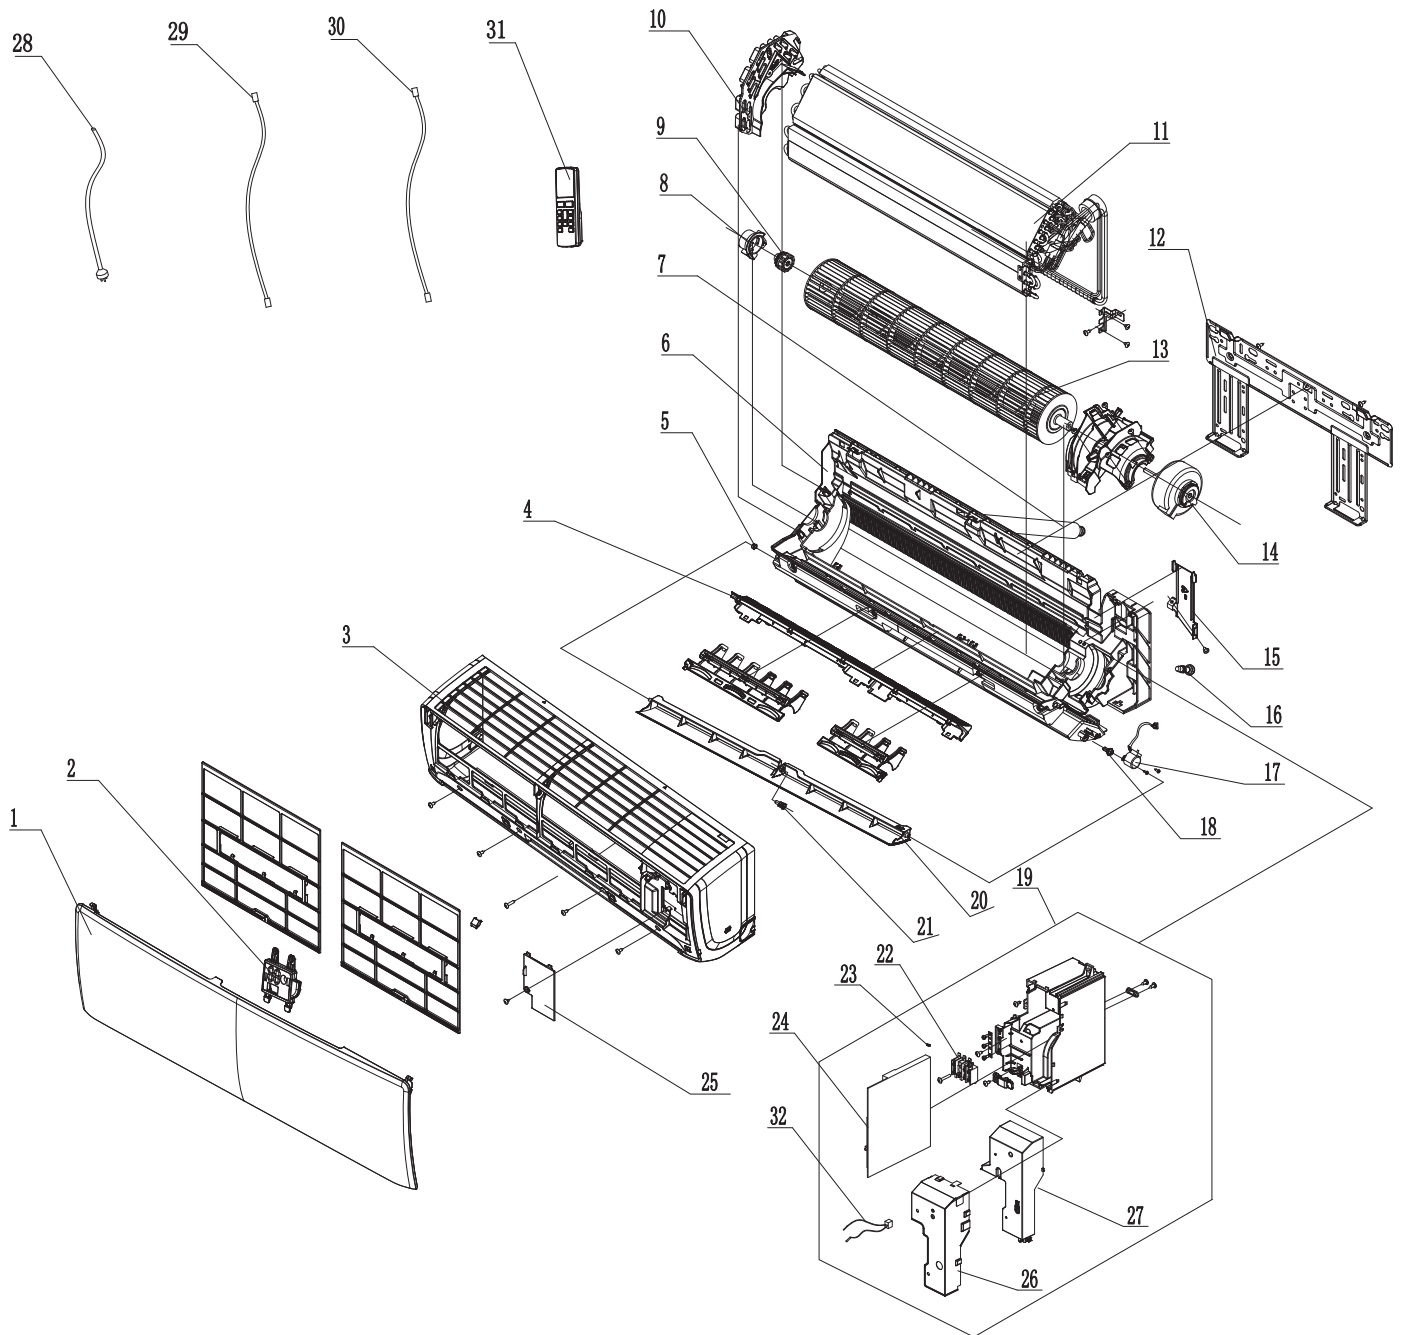

GWC09AAC-K6DNA1F/O

Exploded View

GWC09AAC-K6DNA1F/O

Spare Parts List

No.	Part Description	Part Code
1	Electric Box Assy	100002070690
2	Electric Box	20113032
3	Main Board	300027061453
4	Reactor	43130184
5	Terminal Board	422000060016
6	Wire Clamp	71010103
7	Front Grill	22413043
8	Front Panel	01533034P
9	Axial Flow Fan	10333004
10	Base Plate Sub-Assy	017000060086P
11	Brushless DC Motor	1501308511
12	Small Handle	26233100
13	Top Cover Sub-Assy	000051060133
14	Motor Support	0170310401
15	Condenser Assy	011002061435
16	Rear Grill	01473009
17	Electronic Expansion Valve	N/A
18	Valve	07100003
19	Big Handle	262334332
20	Cut off Valve	071302391
21	Valve Support	0171314201P
22	Right Side Plate Sub-Assy	0130317801
23	4-Way Valve Assy	N/A
24	Clapboard Sub-Assy	0123338502
25	Magnet Coil	N/A
26	Compressor and Fittings	009001060050
27	Drainage Joint	N/A
28	Temperature Sensor	3900030805
29	Electrical Heater (Chassis)	N/A

GWC12AAC-K6DNA1F/I

Exploded View

GWC12AAC-K6DNA1F/I

Spare Parts List

No.	Part Description	Part Code
1	Front Panel	20000300003801T
2	Display Board	300001000037
3	Front Case	20000200000902
4	Helicoid Tongue	26112436
5	Left Axile Bush	10512037
6	Rear Case assy	000001000010
7	Drainage Hose	05230014
8	Ring of Bearing	26152022
9	O-Gasket sub-assy of Bearing	76512051
10	Evaporator support	24212179
11	Evaporator Assy	01100106016201
12	Wall Mounting Frame	01252484
13	Cross Flow Fan	10352056
14	Motor	1501214606
15	Connecting pipe clamp	2611216401
16	Rubber Plug (Water Tray)	76712012
17	Stepping Motor	1521210712
18	Crank	73012005
19	Electric Box Assy	100002070560
20	Guide Louver	20000400000501
21	Axile Bush	10542036
22	Terminal Board	42011233
23	Jumper	4202021906
24	Main Board	300002061769
25	Electric Box Cover Sub-Assy	0140206501
26	Electric Box Cover Sub-Assy	017053060075
27	Electric Box Cover	N/A
28	Power Cord	N/A
29	Connecting Cable	4002052317
30	Connecting Cable	N/A
31	Remote Control	305001060019
32	Temperature Sensor	3900031302