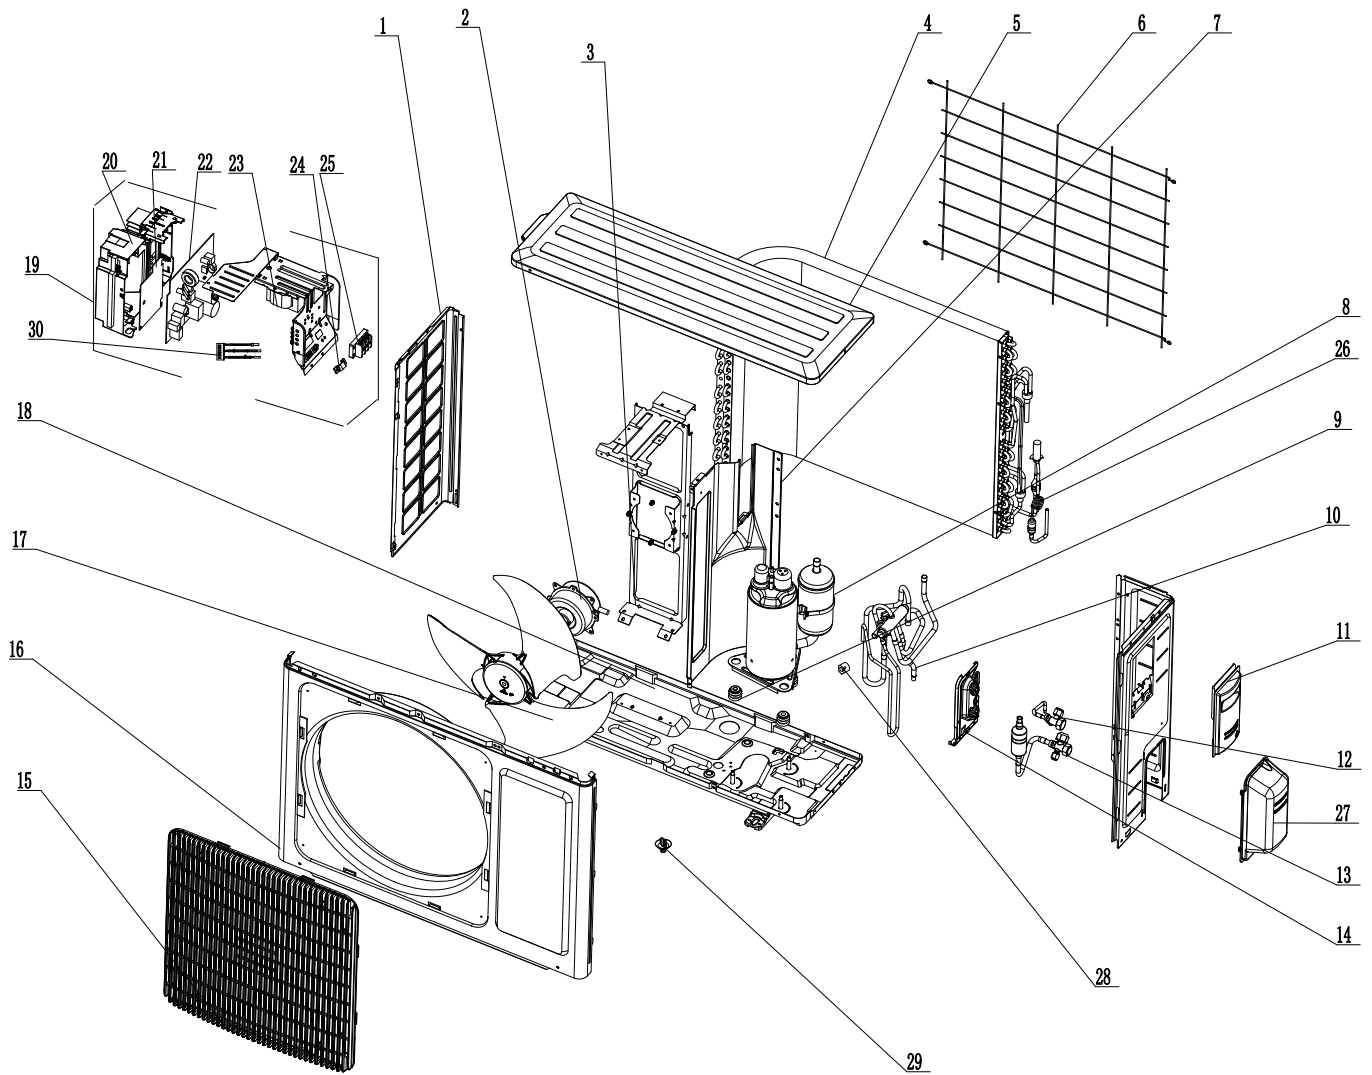

GWC12AAC-K6DNA1F/I

Exploded View

GWC12AAC-K6DNA1F/I

Spare Parts List

No.	Part Description	Part Code
1	Front Panel	20000300003801T
2	Display Board	300001000037
3	Front Case	20000200000902
4	Helicoid Tongue	26112436
5	Left Axile Bush	10512037
6	Rear Case assy	000001000010
7	Drainage Hose	05230014
8	Ring of Bearing	26152022
9	O-Gasket sub-assy of Bearing	76512051
10	Evaporator support	24212179
11	Evaporator Assy	01100106016201
12	Wall Mounting Frame	01252484
13	Cross Flow Fan	10352056
14	Motor	1501214606
15	Connecting pipe clamp	2611216401
16	Rubber Plug (Water Tray)	76712012
17	Stepping Motor	1521210712
18	Crank	73012005
19	Electric Box Assy	100002070560
20	Guide Louver	20000400000501
21	Axile Bush	10542036
22	Terminal Board	42011233
23	Jumper	4202021906
24	Main Board	300002061769
25	Electric Box Cover Sub-Assy	0140206501
26	Electric Box Cover Sub-Assy	017053060075
27	Electric Box Cover	N/A
28	Power Cord	N/A
29	Connecting Cable	4002052317
30	Connecting Cable	N/A
31	Remote Control	305001060019
32	Temperature Sensor	3900031302

GWC12AAC-K6DNA1F/O

Exploded View

GWC12AAC-K6DNA1F/O

Spare Parts List

No.	Part Description	Part Code
1	Left Side Plate	01303200P
2	Brushless DC Motor	1501308511
3	Motor Support	01703136
4	Condenser Assy	011002061410
5	Coping	01253107P
6	Rear Grill	01475014
7	Clapboard Sub-Assy	01233180
8	Compressor and Fittings	009001060066
9	Compressor Gasket	009012000027
10	4-Way Valve Assy	N/A
11	Big Handle	2623343106
12	Cut off Valve Sub-Assy	03005700067
13	Cut off Valve Assy	07133691
14	Valve Support	0171314201P
15	Front Grill	22413044
16	Cabinet	01433033P
17	Axial Flow Fan	10333011
18	Chassis Sub-assy	01700006008301P
19	Electric Box Assy	100002070561
20	Electric Box	20113032
21	Filter Board	N/A
22	Main Board	300027061429
23	Reactor	43130184
24	Wire Clamp	71010103
25	Terminal Board	422000060016
26	Electric Expansion Valve Sub-Assy	030026060737
27	Valve Cover	22243006
28	Magnet Coil	N/A
29	Drainage Joint	N/A
30	Temperature Sensor	3900030805