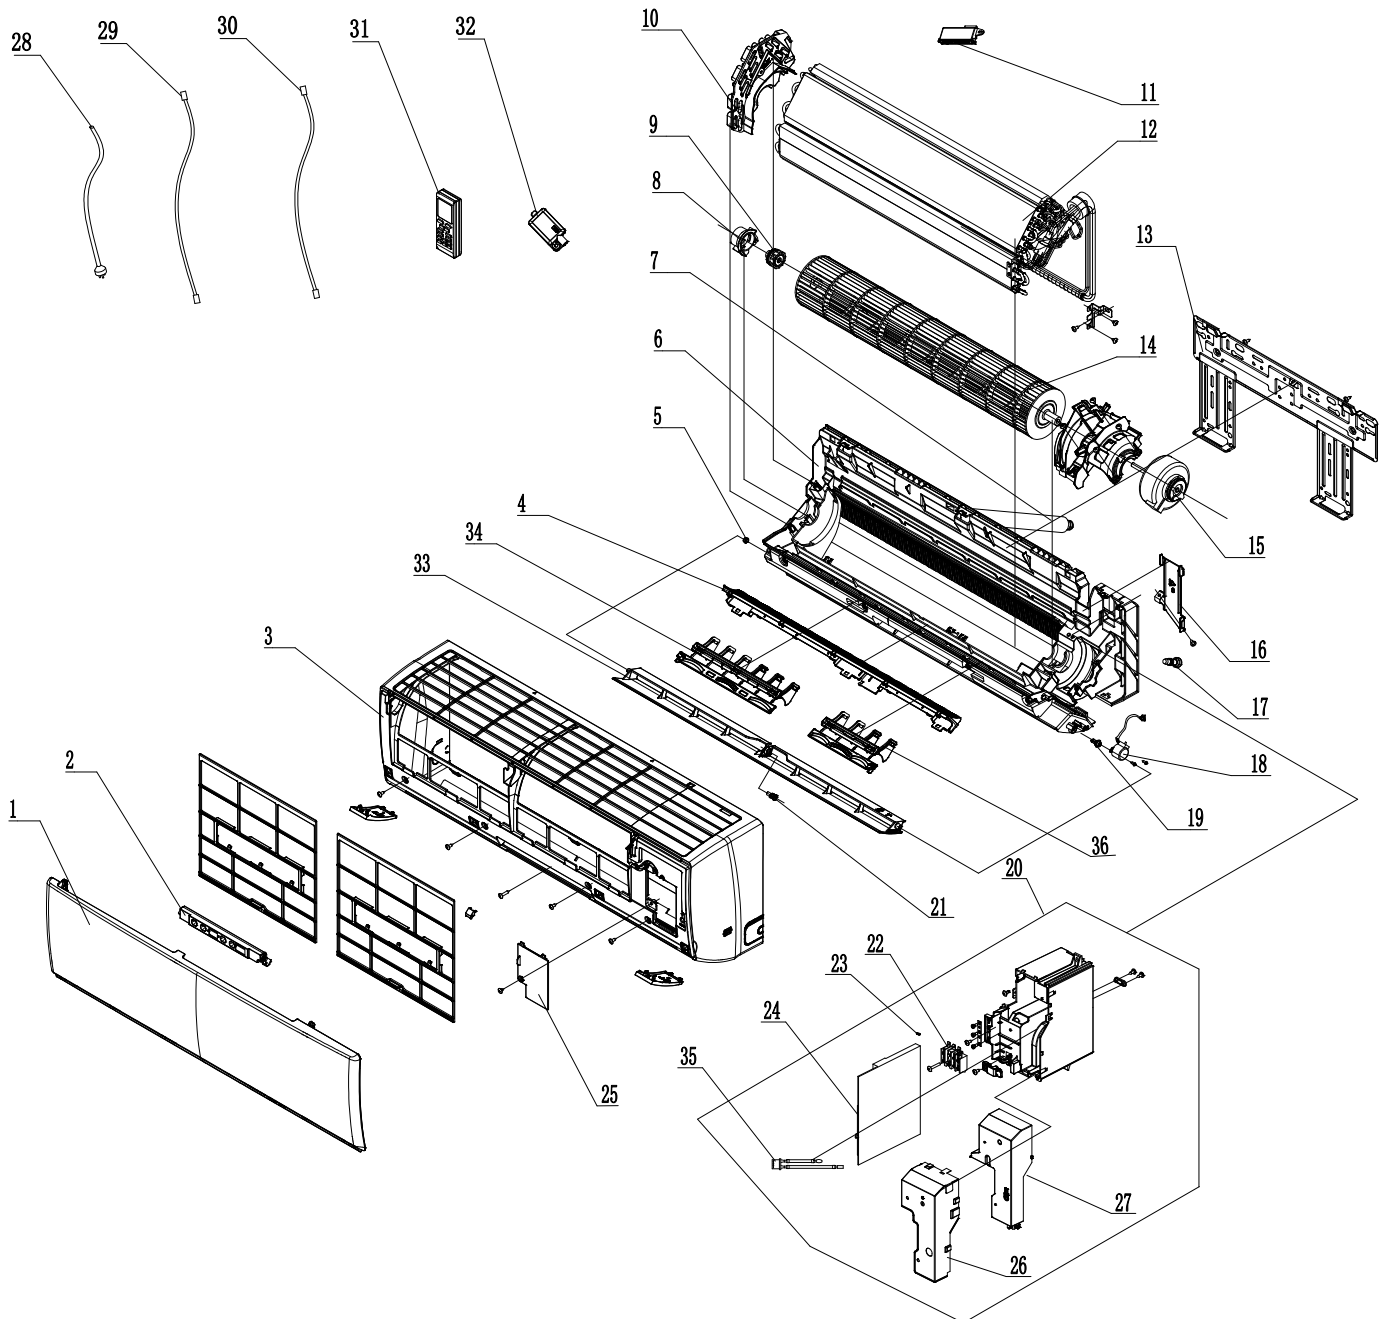

BORA COOLING ONLY

SPARE PARTS LIST

August 2023

GWC09AAC-K6DNA1F/I

Exploded View

GWC09AAC-K6DNA1F/I

Spare Parts List

No.	Part Description	Part Code
1	Front Panel	20000300003801T
2	Display Board	300001000037
3	Front Case	20000200000902
4	Helicoid Tongue	26112436
5	Left Axile Bush	10512037
6	Rear Case assy	000001000010
7	Drainage Hose	05230014
8	Ring of Bearing	26152022
9	O-Gasket sub-assy of Bearing	76512051
10	Evaporator support	24212179
11	Cold Plasma Generator	N/A
12	Evaporator Assy	0100297608
13	Wall Mounting Frame	01252484
14	Cross Flow Fan	10352056
15	Motor	1501214606
16	Connecting pipe clamp	2611216401
17	Rubber Plug (Water Tray)	76712012
18	Stepping Motor	1521210712
19	Crank	73012005
20	Electric Box Assy	100002070697
21	Axile Bush	10542036
22	Terminal Board	42011233
23	Jumper	4202021907
24	Main Board	300002061769
25	Electric Box Cover Sub-Assy	0140206501
26	Electric Box Cover Sub-Assy	017053060075
27	Electric Box Cover	N/A
28	Power Cord	N/A
29	Connecting Cable	4002052317
30	Connecting Cable	N/A
31	Remote Control	305001060019
32	Test Board Assy	000409060015
33	Guide Louver	20000400000501
34	Air Louver 1	10512723
35	Temperature Sensor	3900031302
36	Air Louver 2	10512724